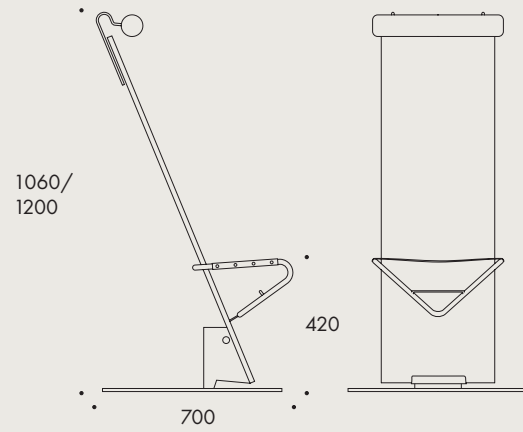

PLANKA

CHAIR

LAMMHULTS

SPECIFICATIONS

CHAIR

Swivel base with foot plate of powder coated steel. Back of lacquered wood alt. upholstered in black coach hide leather. Seat of perforated sheet metal or upholstered in black coach hide leather. Neck cushion in leather or fabric.

WEIGHT

Chair

14.0 kg

LAMMHULTS

Lammhults Möbel AB

Box 26
SE-363 03 Lammhult
Sweden

+46 472 26 95 00
info@lammhults.se
lammhults.se