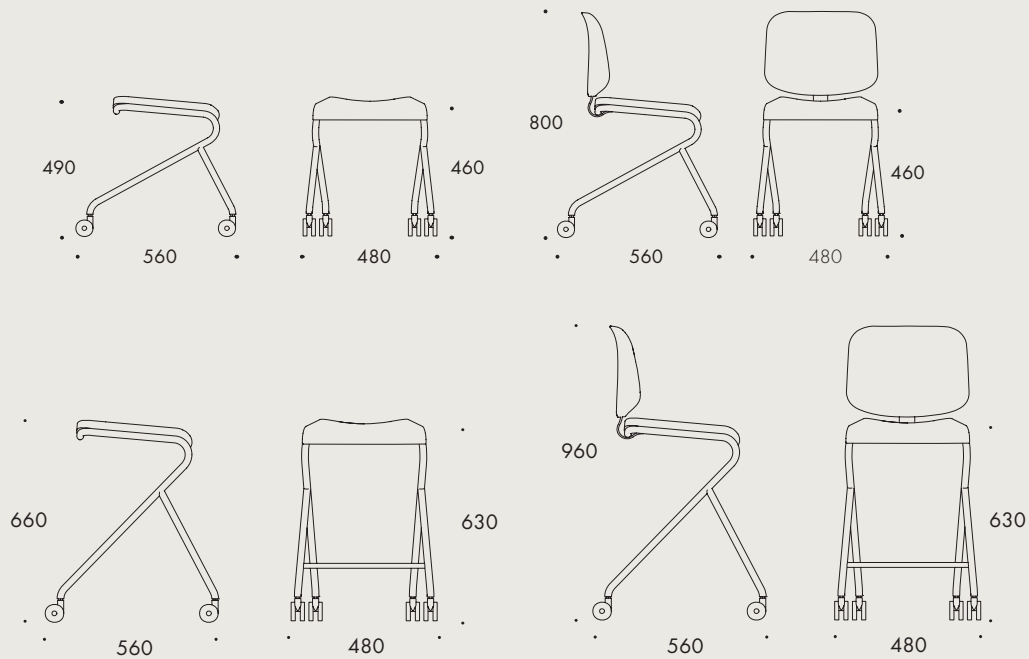

The mesh seat is available in four colours, white, grey, black or rust brown. There is also a version of Add Move with a quilted seat pad in fabric or leather. Both a 4-feet and a 5-feet frame on glides are available, the 5-feet is always height-adjustable and can also be combined with casters. To facilitate repair, maintenance, and ultimate recycling, all its components are separable.

“The Add range exhibits perfect balance between design and function, and with a natural angle the seat offers an ideal ergonomic position. Better circulation provides more oxygen to the brain, which in turn improves concentration.”

— Anya Sebton, Designer

ADD MOVE

STOOL 46

CHAIR 46

STOOL 63

STOOL WITH BACK 63

LAMMHULTS

SPECIFICATIONS

WEIGHT

Stool seat height 46 cm	4.0 kg
Chair seat height 46 cm	6.0 kg
Barstool seat height 63 cm	6.8 kg
Barstool with back seat height 63 cm	8.8 kg

LAMMHULTS

Lammhults Möbel AB

Box 26
SE-363 03 Lammhult
Sweden