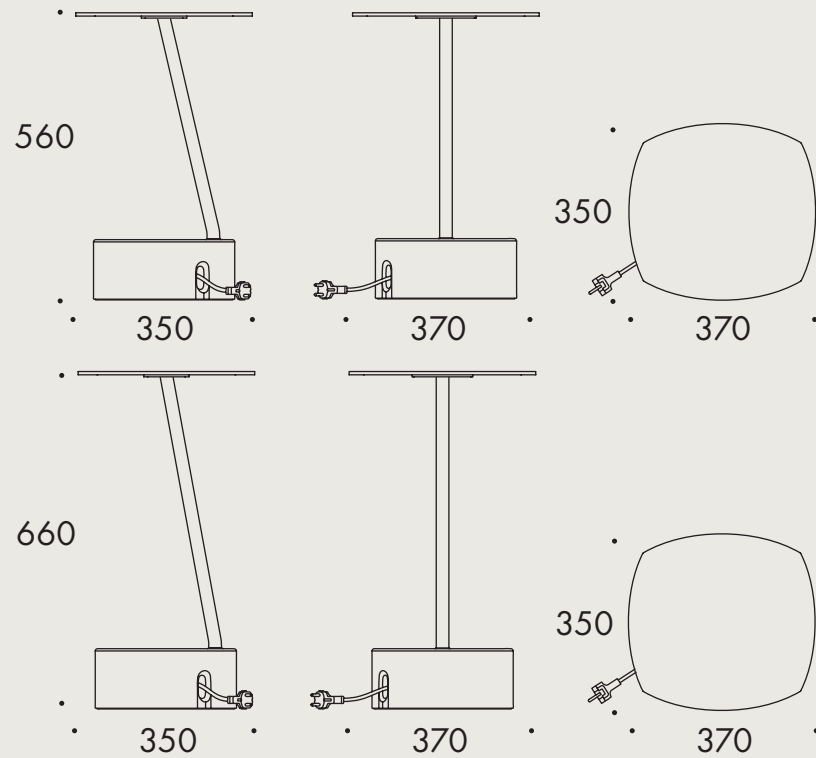

ADD CABLE Table
Design: Anya Sebton, 2013

LAMMHULTS

PLAYFUL, CLEAN AND CLEAR FUNCTIONAL DESIGN

Add Cable Table is designed to never let multiport charging be more than an arm's length away. Equipped with power outlets and Power USB it allows you to power up your laptop, phone or tablet. Gather several tables to create a spontaneous meeting, perfect for the activity-based environment.

SPECIFICATIONS

Texture powder coated spin formed steel foot with pillar of 25mm steel tubing. Table top of 3 mm texture powder coated steel sheet. Felt glides. Incl. 5m retractable cord reel. Anthracite outlets in two versions: 2 power outlets or 1 power outlet + 2 Power USB. Note! Plug and sockets only in Schuko standard.

OPTIONS
Removable cork top.

WEIGHT
Height 56
Height 66

12.8 kg
12.9 kg

TABLE 56

TABLE 66

LAMMHULTS

Lammhults Möbel AB

Box 26
SE-363 03 Lammhult
Sweden