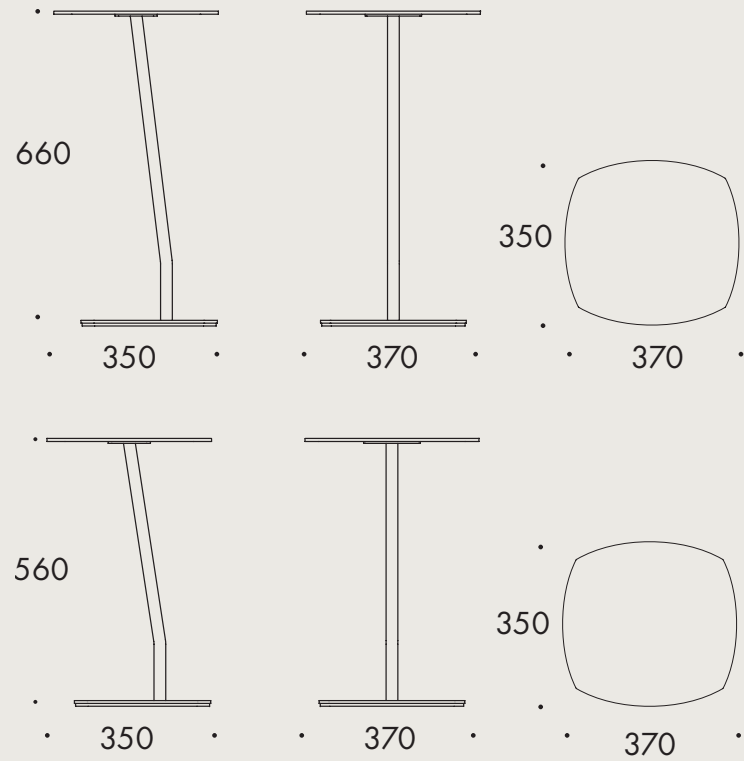

ADD Table
Design: Anya Sebton, 2013

LAMMHULTS

A PLAYFUL SENSE OF MOTION

Add Table is a small side table that comes to you, or comes with you. The subtle tilt of the table brings support to your work or play without the usual intrusion of perimeter legs. The leaning design creates a playful sense of motion for the activity based environment. The Add table is designed to never be more than an arm's length away.

SPECIFICATIONS

Frame with foot plate of powder coated or chromium plated steel and powder coated pillar of $\text{Ø}25$ mm steel tubing. Table top of 3 mm powder coated steel sheet. Felt glides.

WEIGHT

Height 55

7.4 kg

Height 65

7.5 kg

TABLE 55

TABLE 65

LAMMHULTS

Lammhults Möbel AB

Box 26
SE-363 03 Lammhult
Sweden