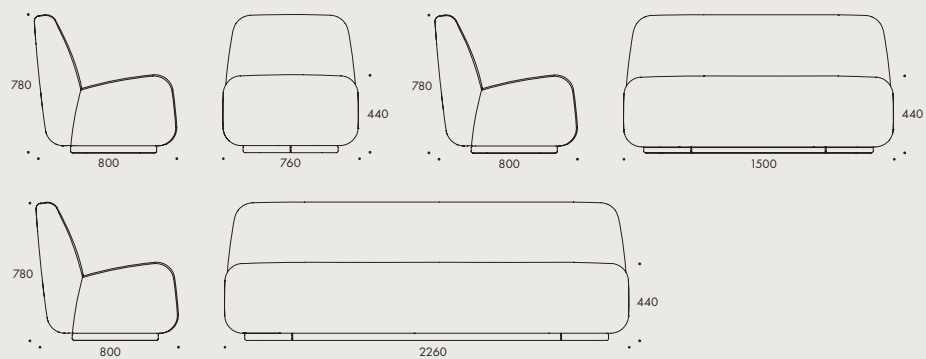

APERI

EASY CHAIR

2-SEAT SOFA

3-SEAT SOFA

LAMMHULTS

SPECIFICATIONS

Powder-coated metal base with adjustable feet. Seat with nozag. Polyurethane foam padding in the seat and back.

Option
Stitched seams in diverging color

Upholstery
Fabric

WEIGHT

Easy chair: 32 kg
Sofa: 61/87 kg

LAMMHULTS

Lammhults Möbel AB

Box 26
SE-363 03 Lammhult
Sweden

+46 472 26 95 00
info@lammhults.se
lammhults.se