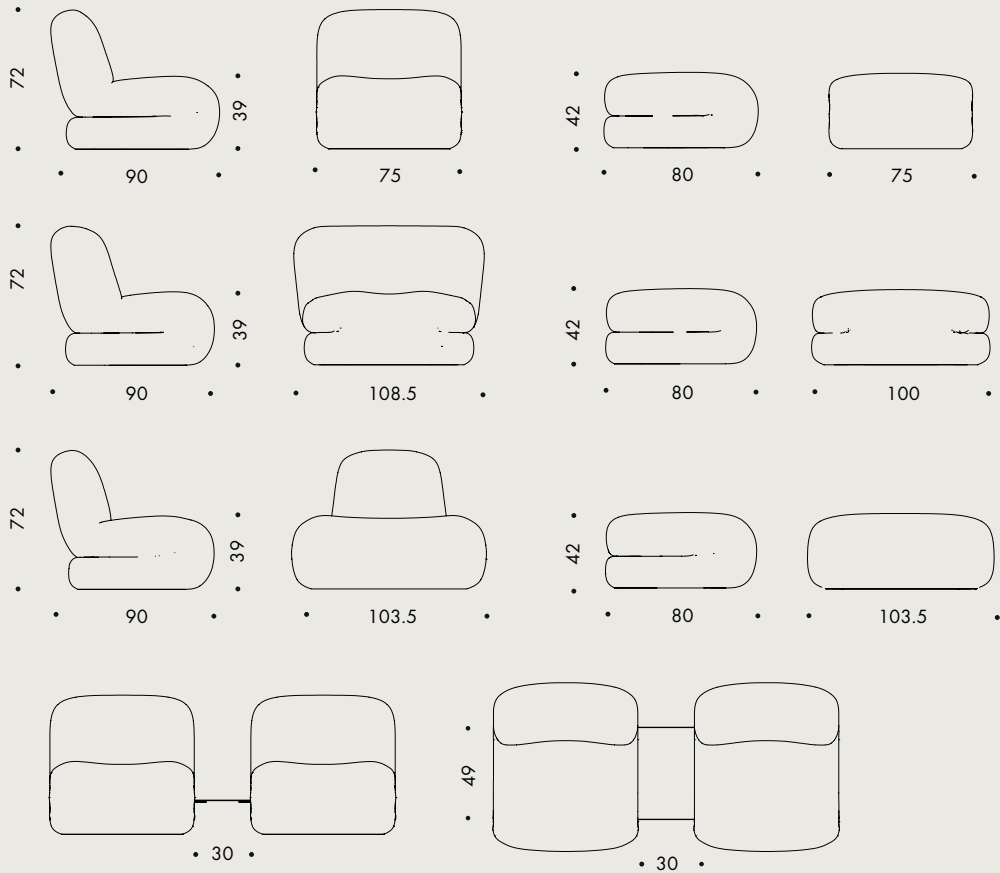

POUF STRAIGHT

POUF CLOSED

POUF OPEN

SPECIFICATIONS

Shell of fibre board with high resilient polyurethane foam. Adjustable glides. All modules can be used as solitaires or be linked with an additional linking device. Linking table, 300x490 mm, table top of 3 mm texture powder coated sheet metal.

WEIGHT

Easy chair straight	19.5 kg
Easy chair closed	25 kg
Easy chair open	21 kg
Pouf straight	15.5 kg
Pouf closed	16.5 kg
Pouf open	16.5 kg

LAMMHULTS

Lammhults Möbel AB

Box 26
SE-363 03 Lammhult
Sweden

+46 472 26 95 00
info@lammhults.se
lammhults.se