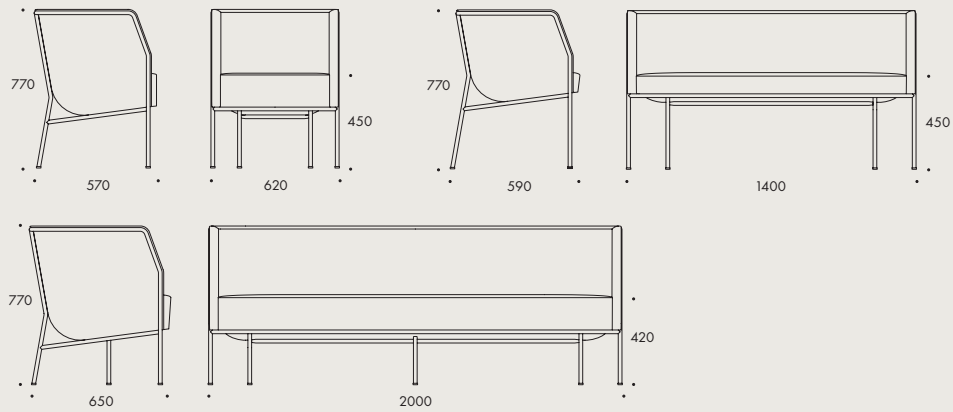

Available as a small or large sofa, and an easy chair, Cajal emphasizes comfort, with added support for the lower back. Parallel seams on the sofa back add rhythm and character. Combining monochrome or contrasting upholstery and colorful powder coated or chromed steel tubing colors offers a wide range of style expressions.

**CAJAL**

EASY CHAIR

SOFA SMALL

SOFA LARGE

**LAMMHULTS**

## SPECIFICATIONS

Cajal easy chair/sofa comes with a frame of 18 mm powder coated or chromium plated steel tubing. Glides. Molded shell of glass fibre reinforced polyurethane. Seat in plywood with molded high resilient polyurethane foam. Large sofa incl. pocket-spring.