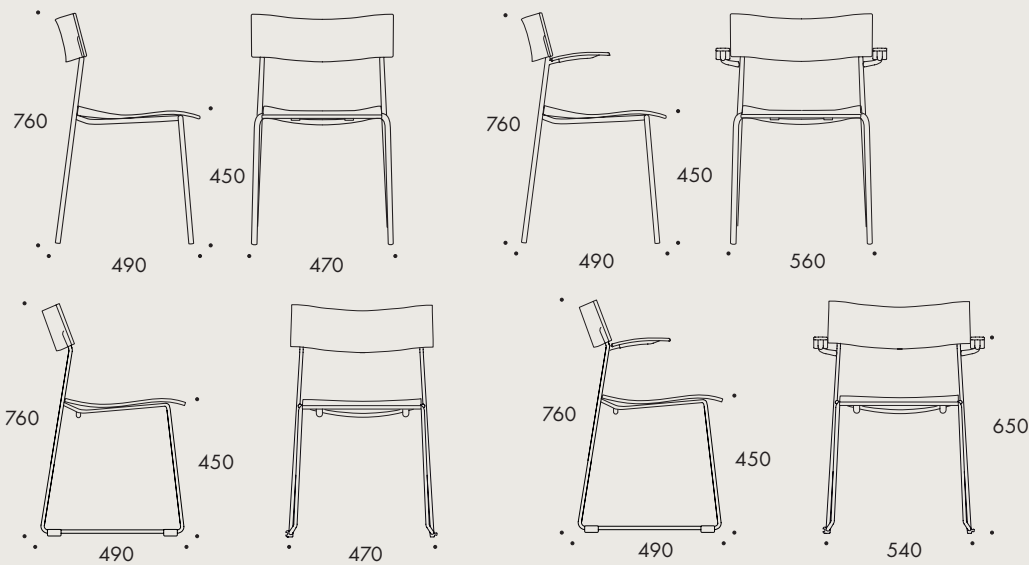

**CAMPUS AIR**

CHAIR

ARMCHAIR

CHAIR SLEDBASE

ARMCHAIR SLEDBASE

ARMCHAIR POLYURETHANE ARMREST

### CAMPUS AIR CHAIR / ARMCHAIR

Frame of Ø16 mm powder coated or chromium plated steel tubing. Felt glides. Frame for outdoor use is available. Seat, back and armrests of glass-fibre reinforced polyamide. Seat, back and armrests in glass-fibre reinforced polyamide in standard colours light beige, grey, black, grey green, blue, orange, yellow brown & yellow. Upholstered seat as an alternative. Armchair suspendable from table. Stackable and linkable.

### CAMPUS AIR CHAIR SLED BASE / ARMCHAIR SLED BASE

Sled base of Ø11 mm powder coated or chromium plated solid steel thread. Glides. Seat, back and armrests in glass-fibre reinforced polyamide in standard colours light beige, grey, black, grey green, blue, orange, yellow brown & yellow. Upholstered seat as an alternative. Stackable and linkable. Armchair suspendable from table.