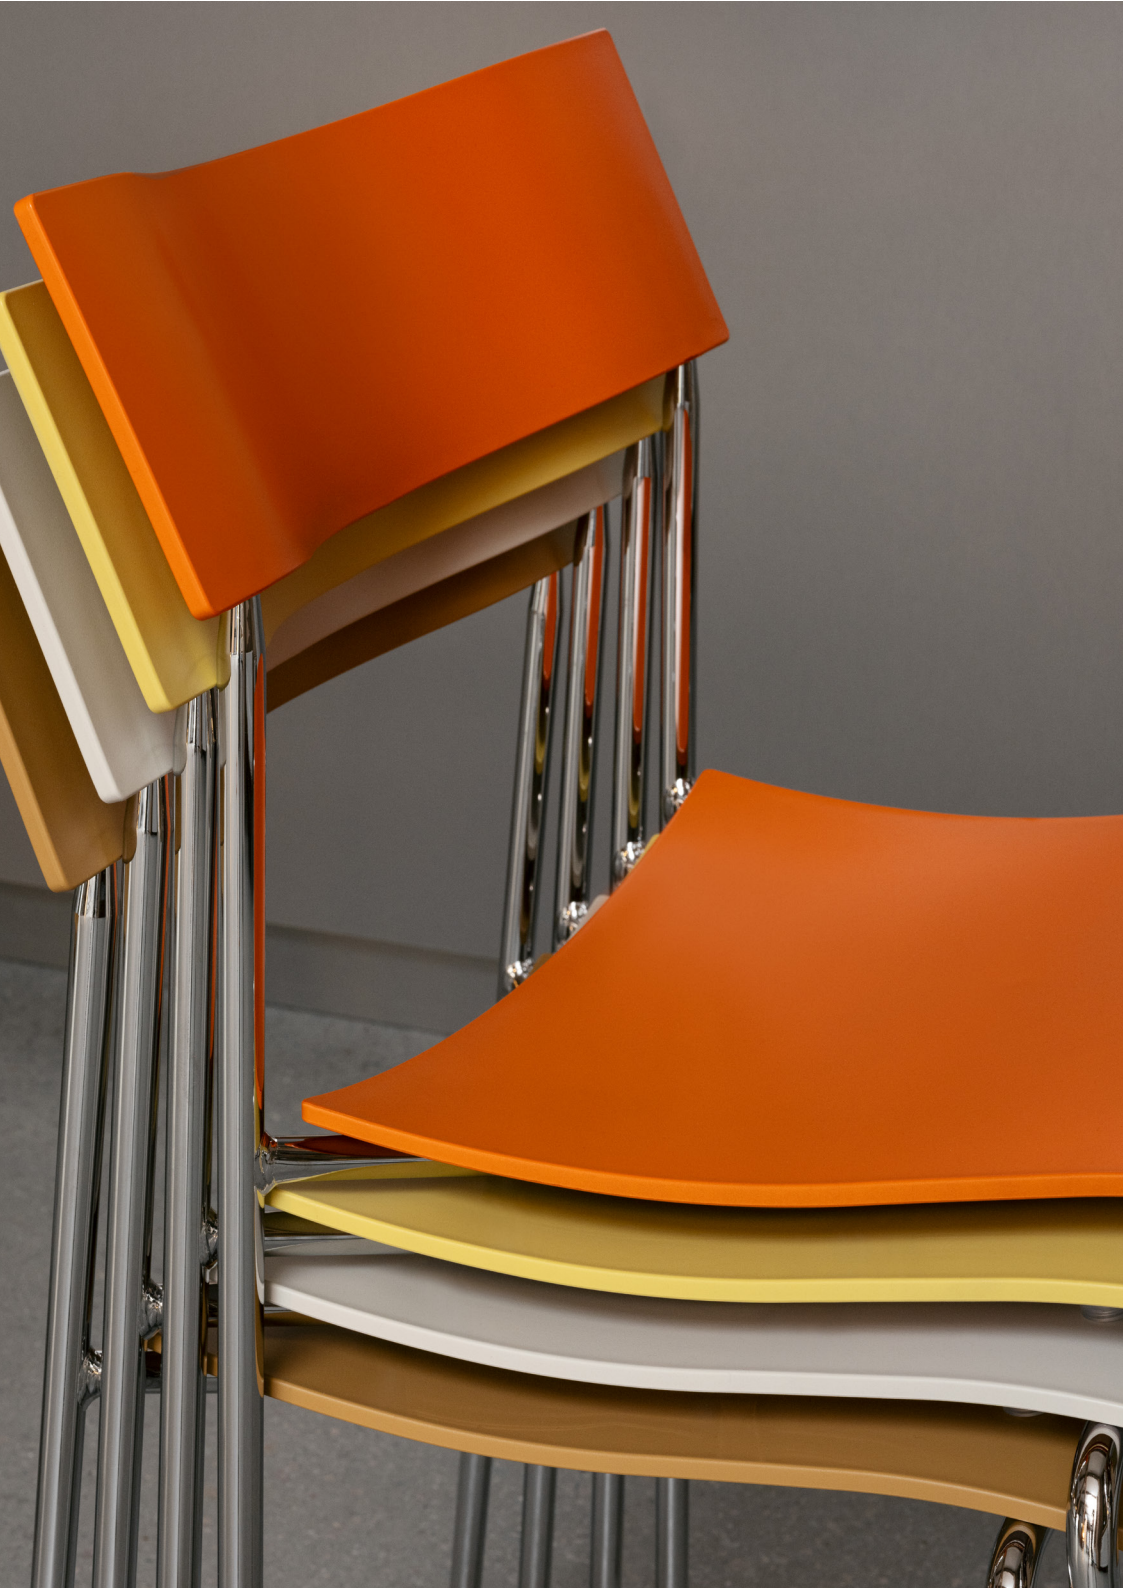

COLORS
SEAT & BACK

OPTIONS

Light beige

Black

Grey

Yellow brown

Yellow

Orange

Blue

Green grey