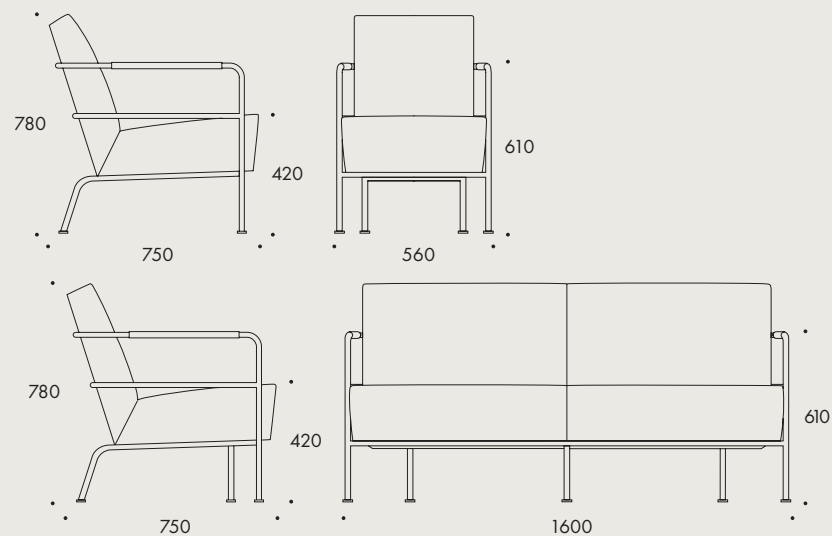

### Easy chair/Sofa

Available with a frame of Ø16 mm and 19 mm powder coated or chromium plated steel tubing. Seat with nosag spring. Seat and back with injected expanded polyurethane foam. Leather arm covers.