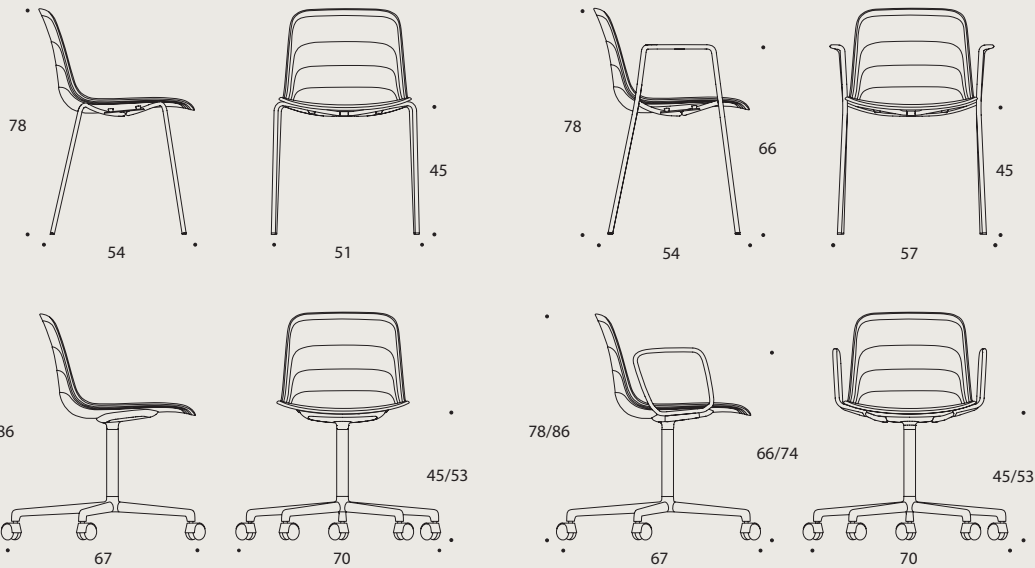

Grade chair and armchair comes with a seat shell in light beige, grey, black, grey green, blue, orange, yellow brown & yellow and has a steel frame in chrome or powder coat matching the shell color. Grade is available with 4-leg frame or 5-foot swivel base. The seat shell is offered with upholstered seat or fully upholstered.

“Grade is a whole visual entity providing function, aesthetics and comfort.”

— Johannes Foersom & Peter Hiort-Lorenzen, Designers

CHAIR

ARMCHAIR

CHAIR 5-FEET INCL. CASTERS

ARMCHAIR 5-FEET INCL. CASTERS

SPECIFICATIONS

CHAIR / ARMCHAIR

Frame of Ø 14 resp. Ø 16 powder coated or chromium plated steel tubing alt. solid ash. When powder coated, the frame matches the color of the seat. Seat shell of recycled polypropylene in light beige, grey, black, grey green, blue, orange, yellow brown & yellow. Alt. upholstered seat, or fully upholstered seat shell. Armrests with the upper part in polypropylene matching the color of the seat shell. Stackable and linkable.

5-FEET SWIVEL CHAIR/ARMCHAIR

Height adjustable swivel base, 360°, with foot of cast recycled aluminium incl. casters. Pillar with Ø40 mm recycled aluminium cover pipe. Armrest of Ø 16 mm powder coated or chromium-plated steel tubing. Seat shell of recycled polypropylene in light beige, grey, black, grey green, blue, orange, yellow brown & yellow. Alt. upholstered seat, or fully upholstered seat shell. Armrests with the upper part in polypropylene matching the color of the seat shell.