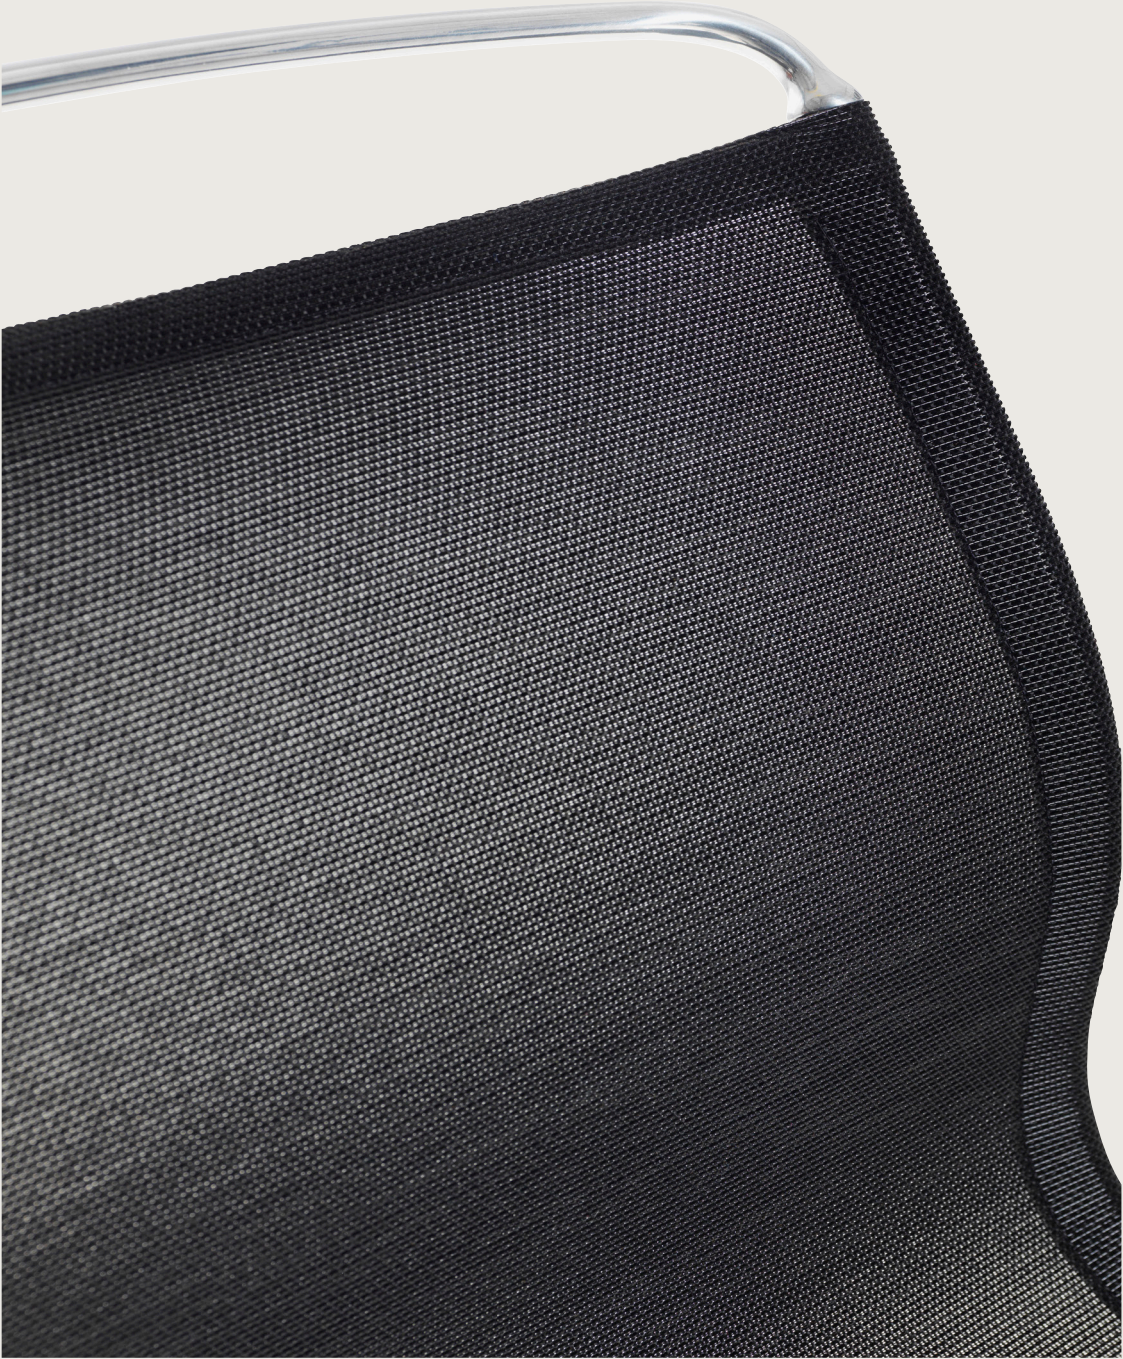

OPTIONS

MESH COLORS
& SEAT PAD