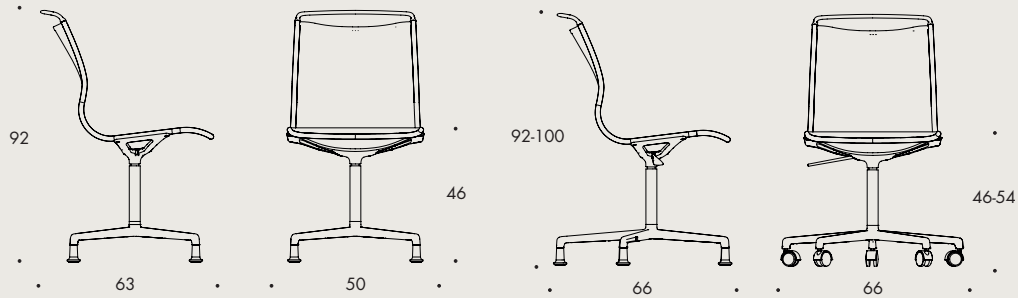

The mesh seat is available in four colours, white, grey, black or rust brown. There is also a version of Atlas Air with a quilted seat pad in fabric or leather. Both a 4-foot and a 5-foot frame on glides are available, the 5-foot is always height-adjustable and can also be combined with casters. To facilitate repair, maintenance, and ultimate recycling, all its components are separable.

ARMCHAIR 5-FEET

CHAIR 5-FEET INCL. CASTERS

ARMCHAIR 5-FEET INCL. CASTERS

## SPECIFICATIONS

5-feet, height-adjustable, frame of cast recycled aluminium, powder coated or polished incl. castors. Glides against additional cost.

4-feet frame of cast recycled aluminium, powder coated or polished incl. glides. Height-adjustable pillar for 4-feet against additional cost.