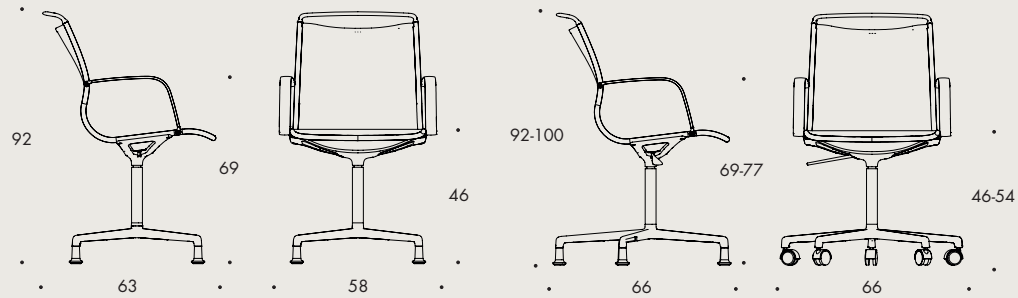

The mesh seat is available in four colours, white, grey, black or rust brown. There is also a version of Atlas Air with a quilted seat pad in fabric or leather. Both a 4-foot and a 5-foot frame on glides are available, the 5-foot is always height-adjustable and can also be combined with casters. To facilitate repair, maintenance, and ultimate recycling, all its components are separable.

ARMCHAIR 5-FEET

CHAIR 5-FEET INCL. CASTERS

ARMCHAIR 5-FEET INCL. CASTERS

## SPECIFICATIONS

5-feet, height-adjustable, frame of cast recycled aluminium, powder coated or polished incl. castors. Glides against additional cost.

4-feet frame of cast recycled aluminium, powder coated or polished incl. glides. Height-adjustable pillar for 4-feet against additional cost.